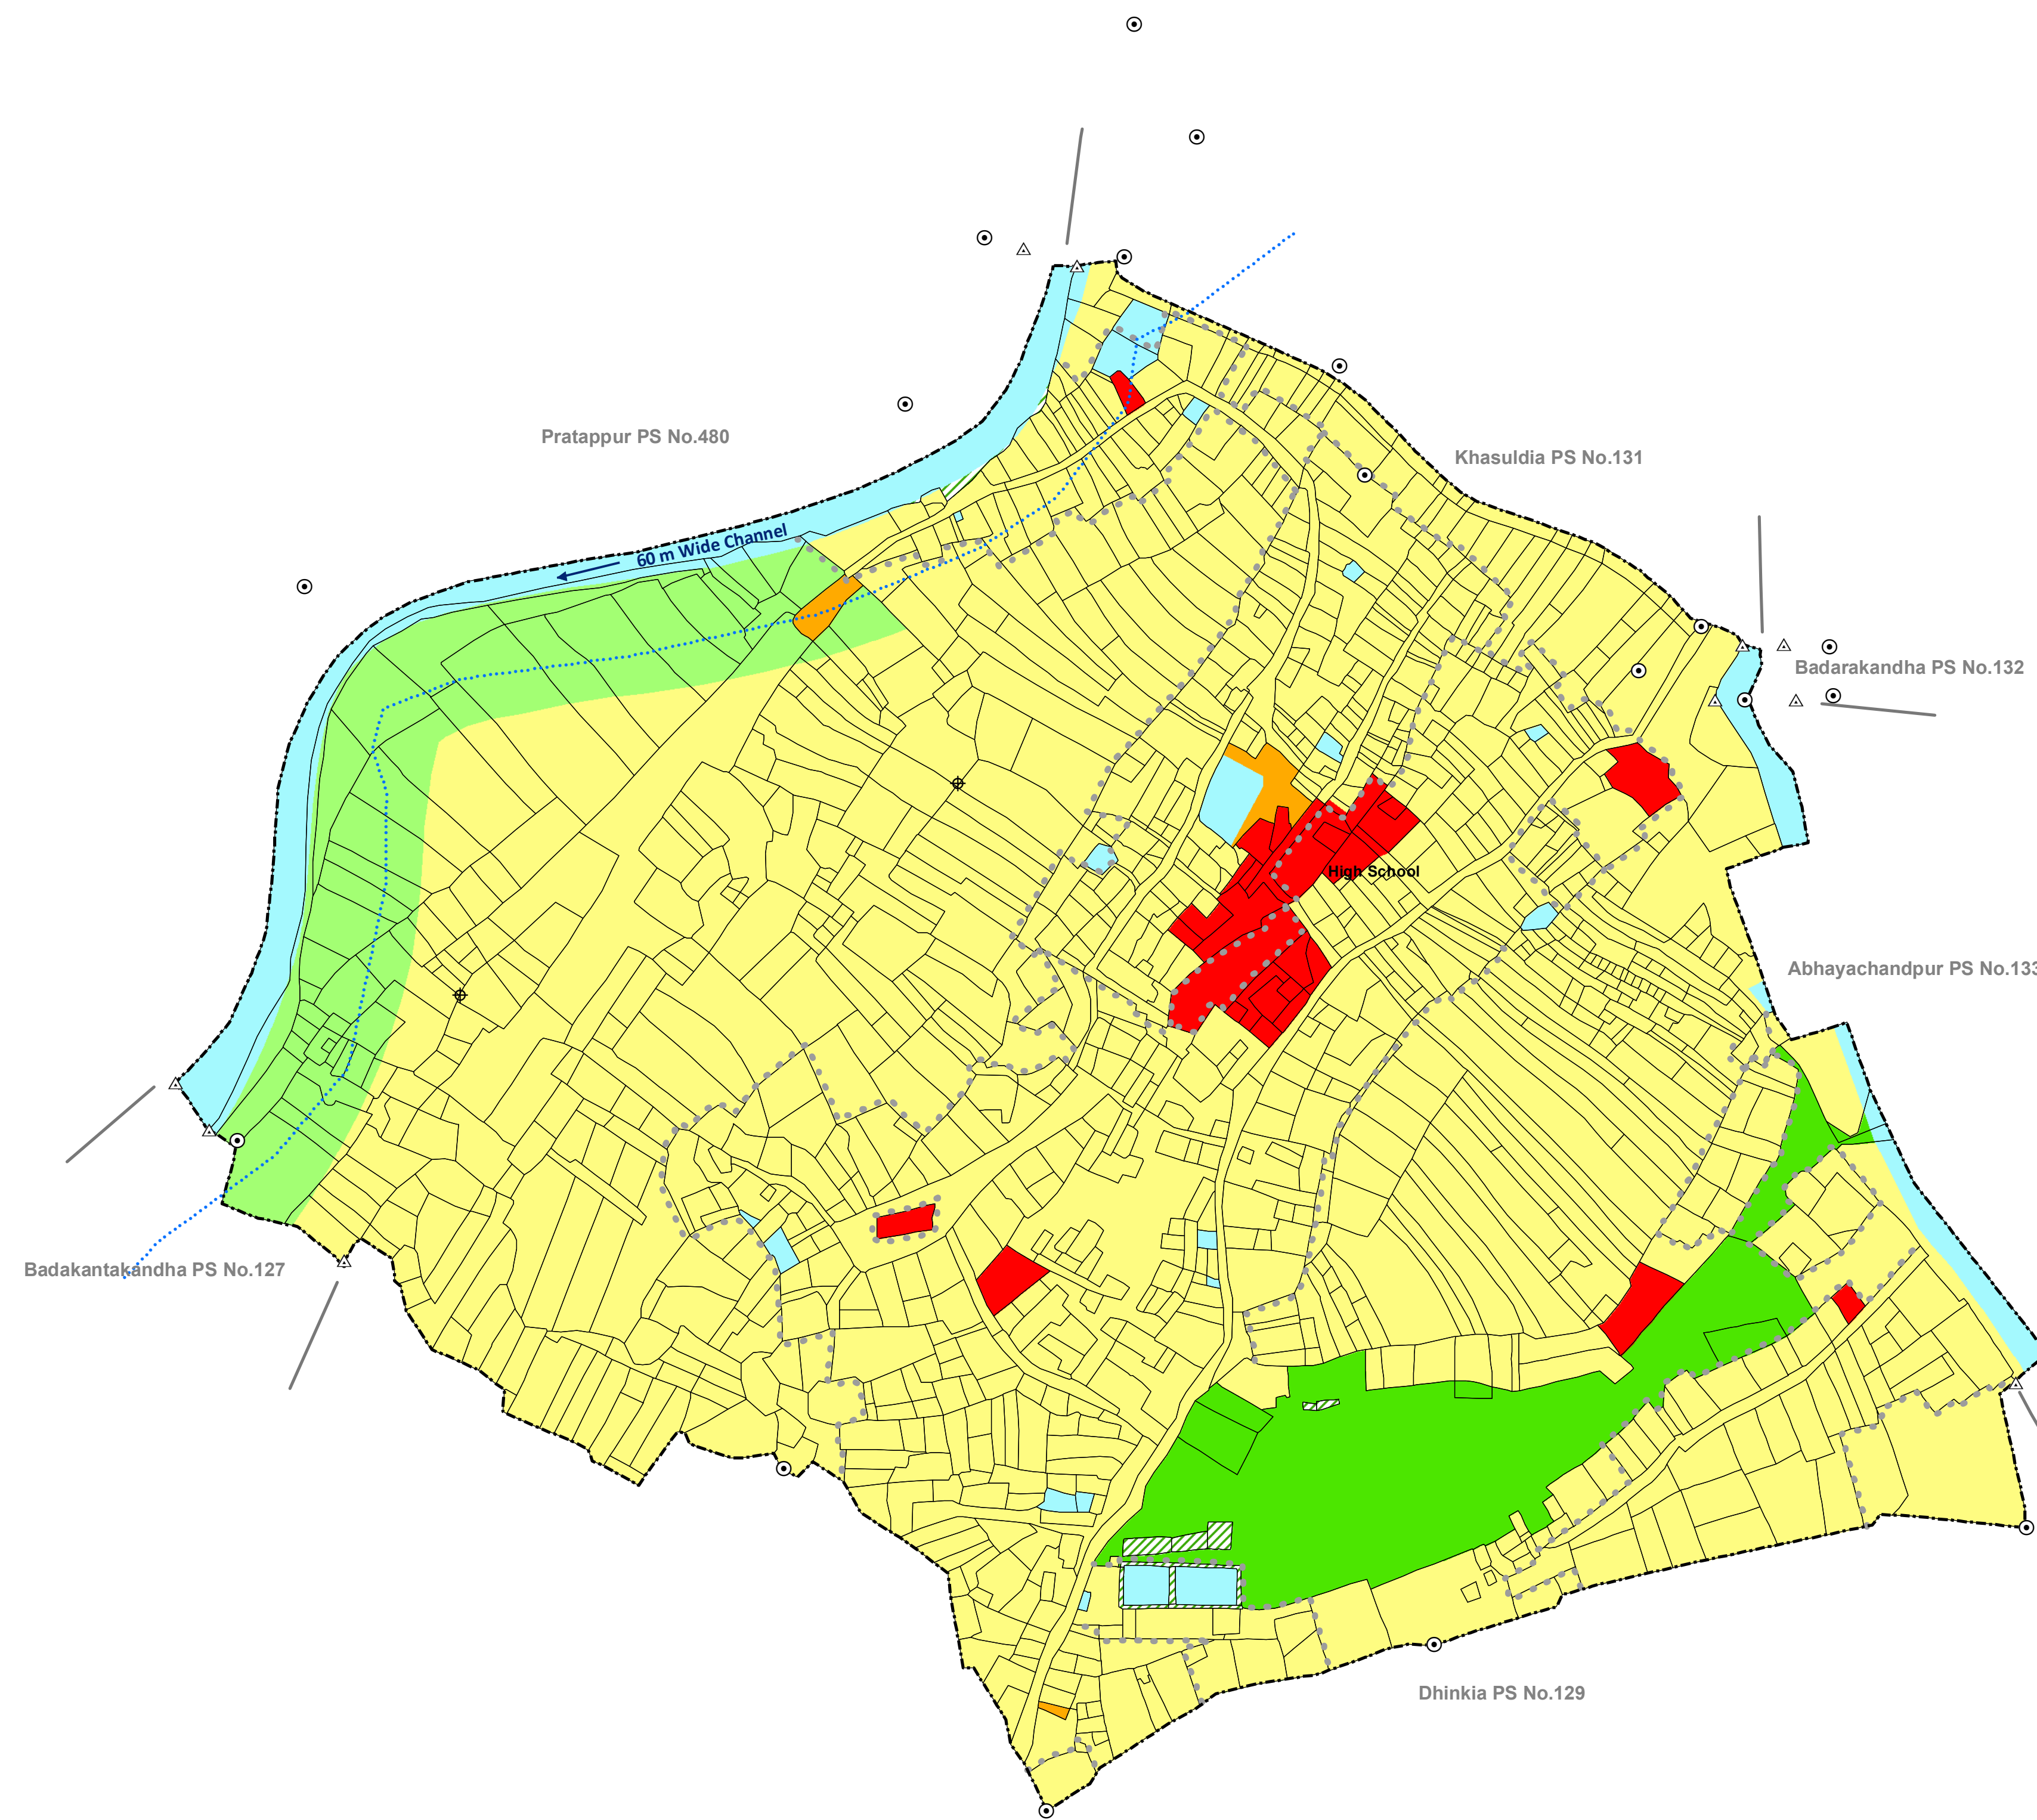

**LEGEND**

- Dosimali
- △ Trisimali
- ⊕ Mustakil Chand
- ⊠ Chauthamali
- - - - - Mouza Boundary
- - - - - Settlement Boundary
- ==== Railway
- ⋯ CRZ Line
- Land Use**
- Residential
- Commercial
- Wholesale/ Storage/ Ware Housing
- Public/ Semipublic
- Public Utilities
- Transportation
- Industrial
- Recreational/ Openspace
- Agriculture
- Plantation
- Forest
- Water Body

**Village Index**