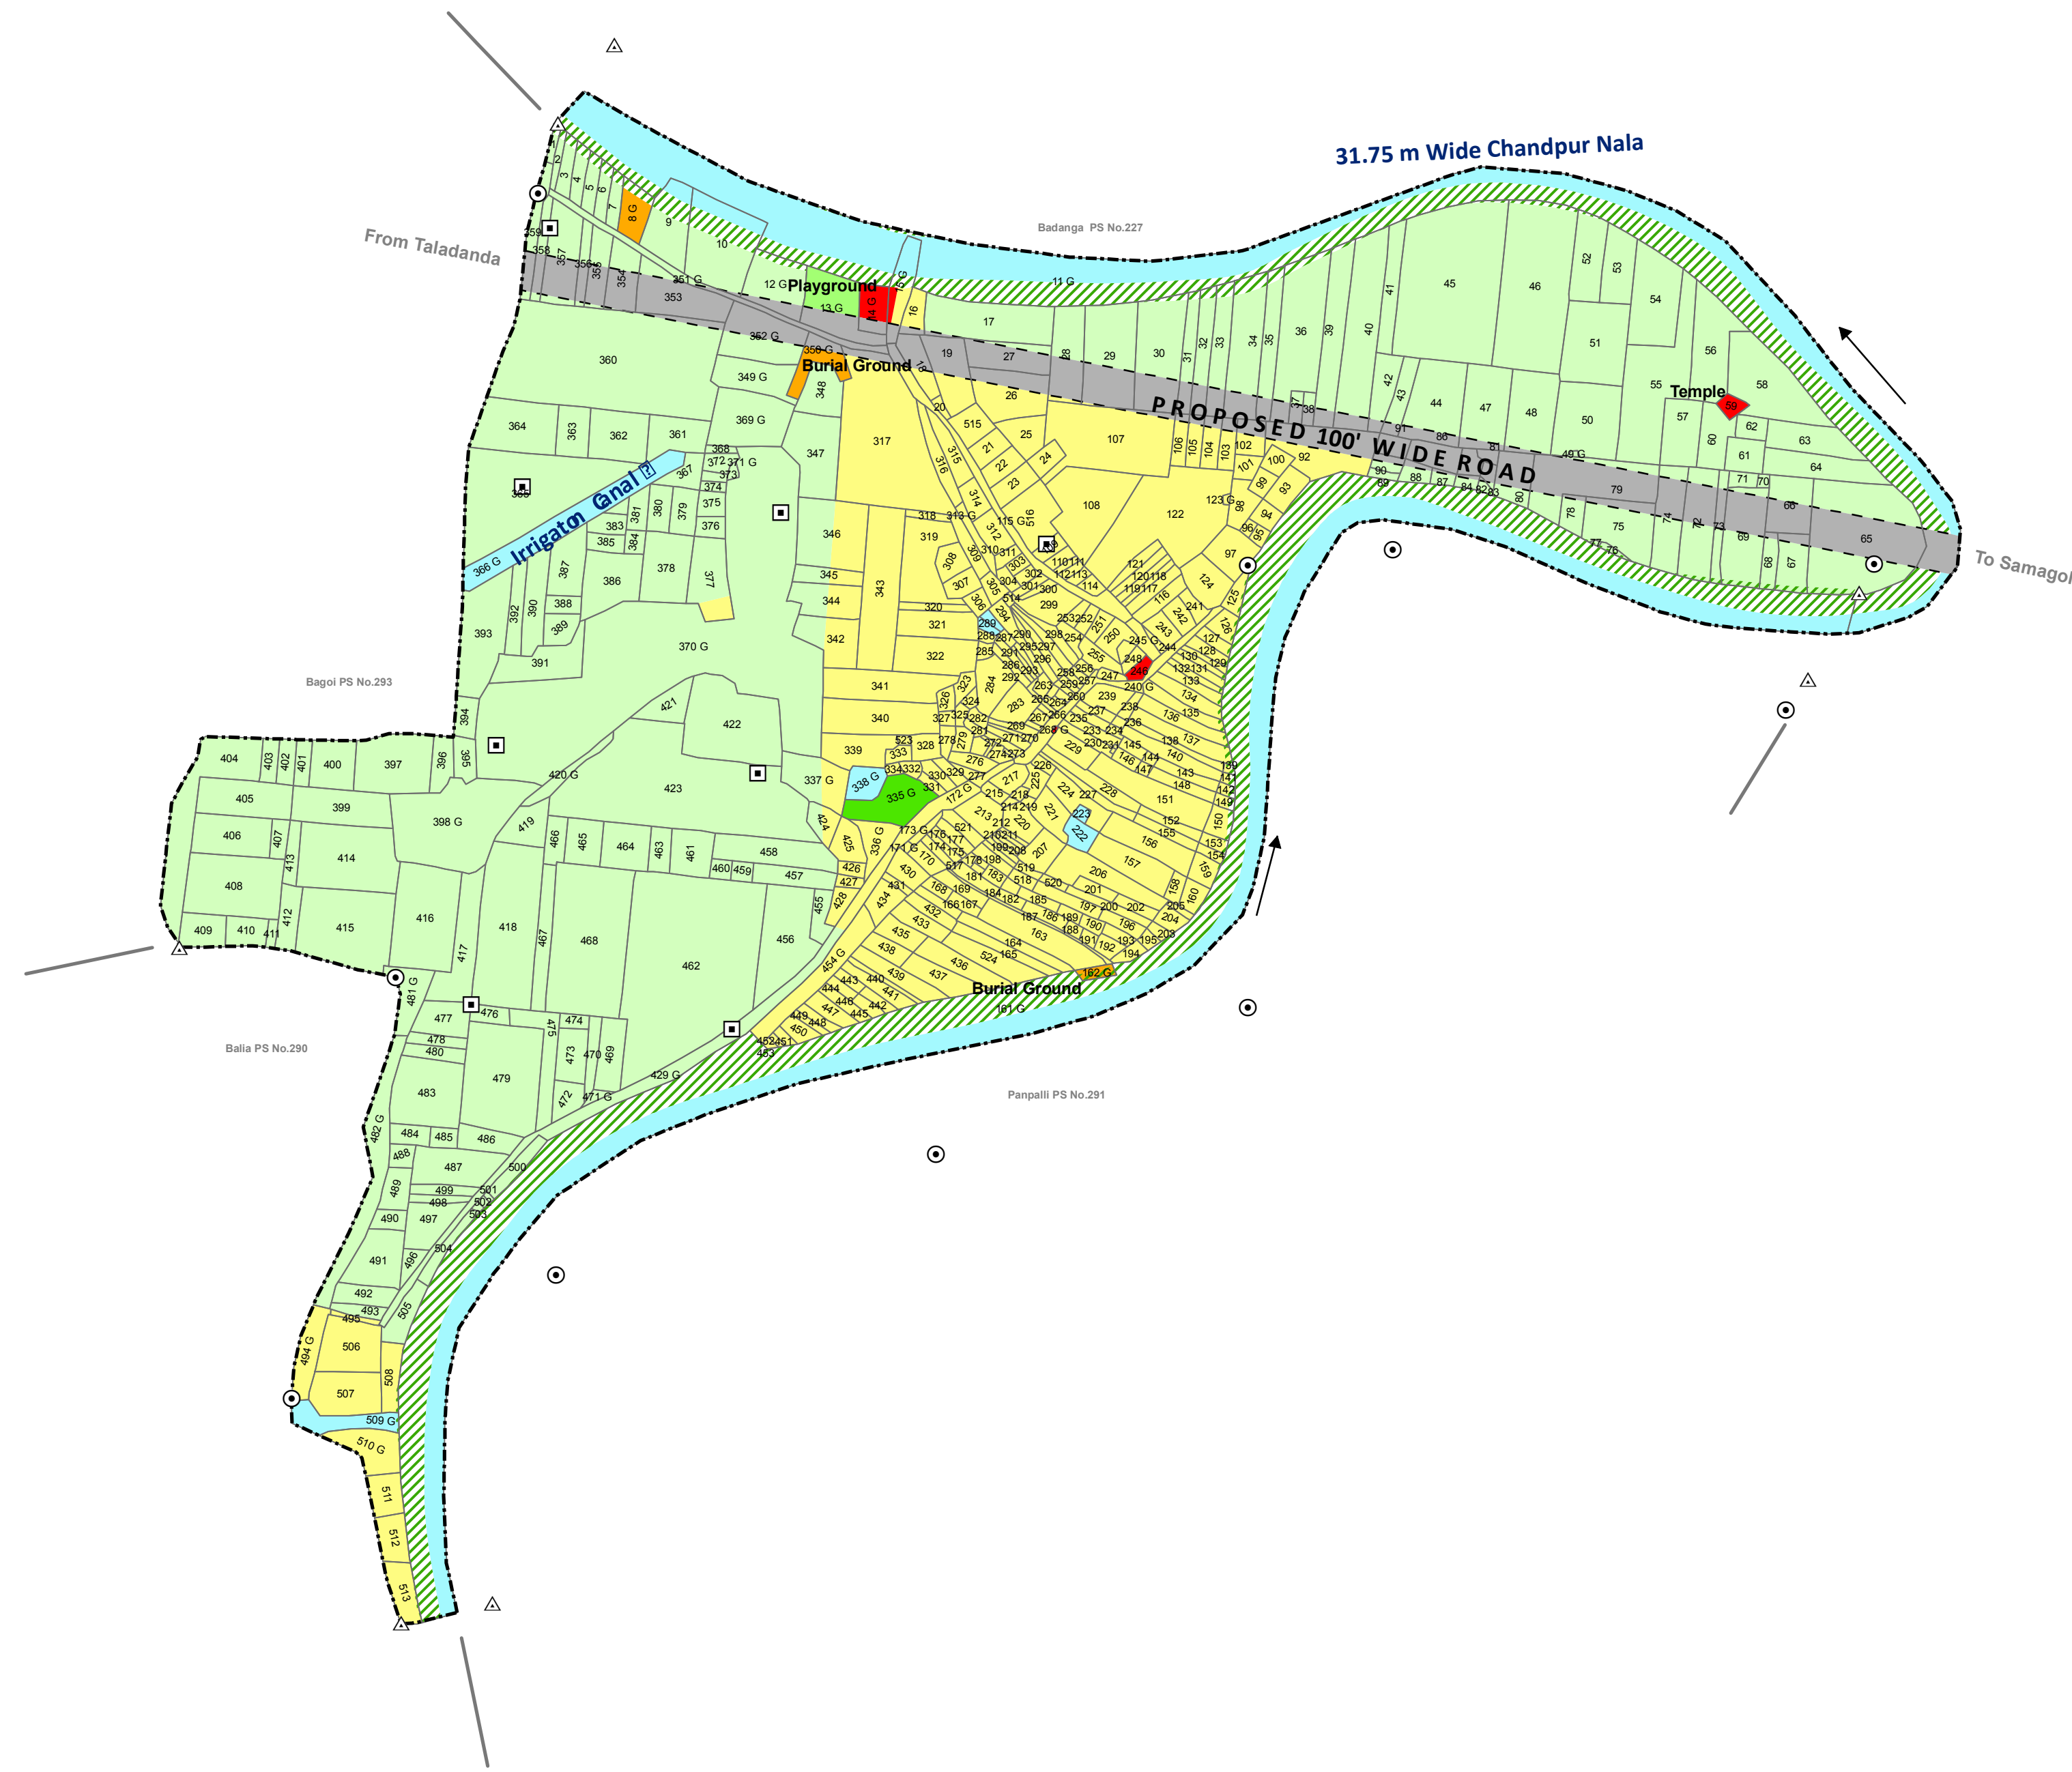

**PROPOSED LANDUSE MAP**

Mouza : Parianga, P.S.: Tirtoll, No. 292

**LEGEND**

- Dosimali
- △ Trisimali
- ⊕ Mustakil Chand
- ⊞ Chauthamali
- Mouza Boundary
- ..... Settlement Boundary
- ==== Railway
- ..... CRZ Line
- Land Use**
- Residential
- Commercial
- Wholesale/ Storage/ Ware Housing
- Public/ Semipublic
- Public Utilities
- Transportation
- Industrial
- Recreational/ Openspace
- Agriculture
- Plantation
- Forest
- Water Body

**Village Index**